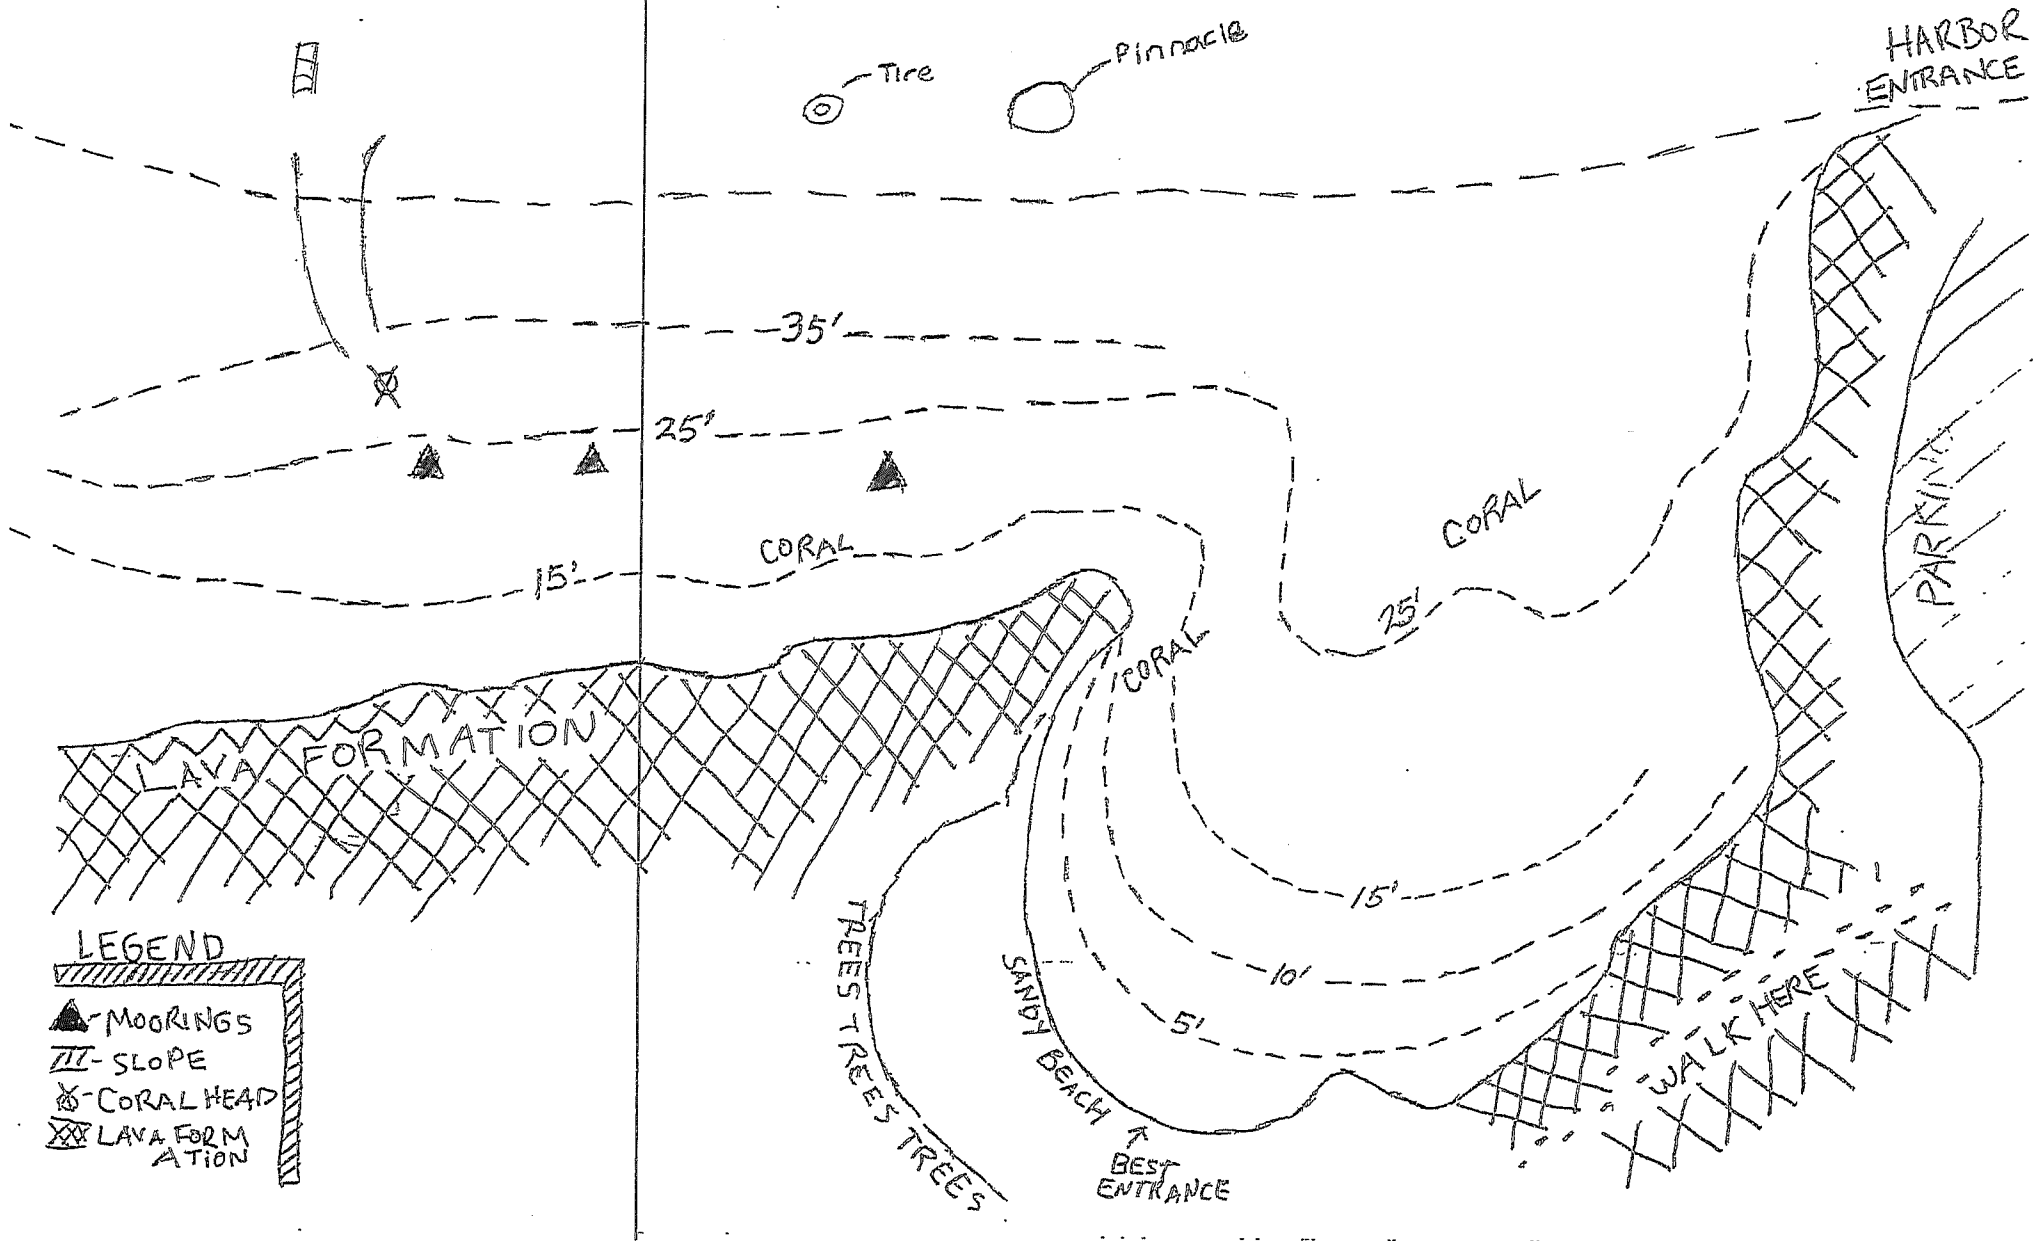

MANTA RAY BAY - HONOKOHAU Harbor

Green Buoy

TURTLE HEAVEN
▲

!CAUTION → BOAT CHANNEL ← CAUTION!

LEGEND

- ▲ - MOORINGS
- ▨ - SLOPE
- X - CORAL HEAD
- ▩ - LAVA FORMATION