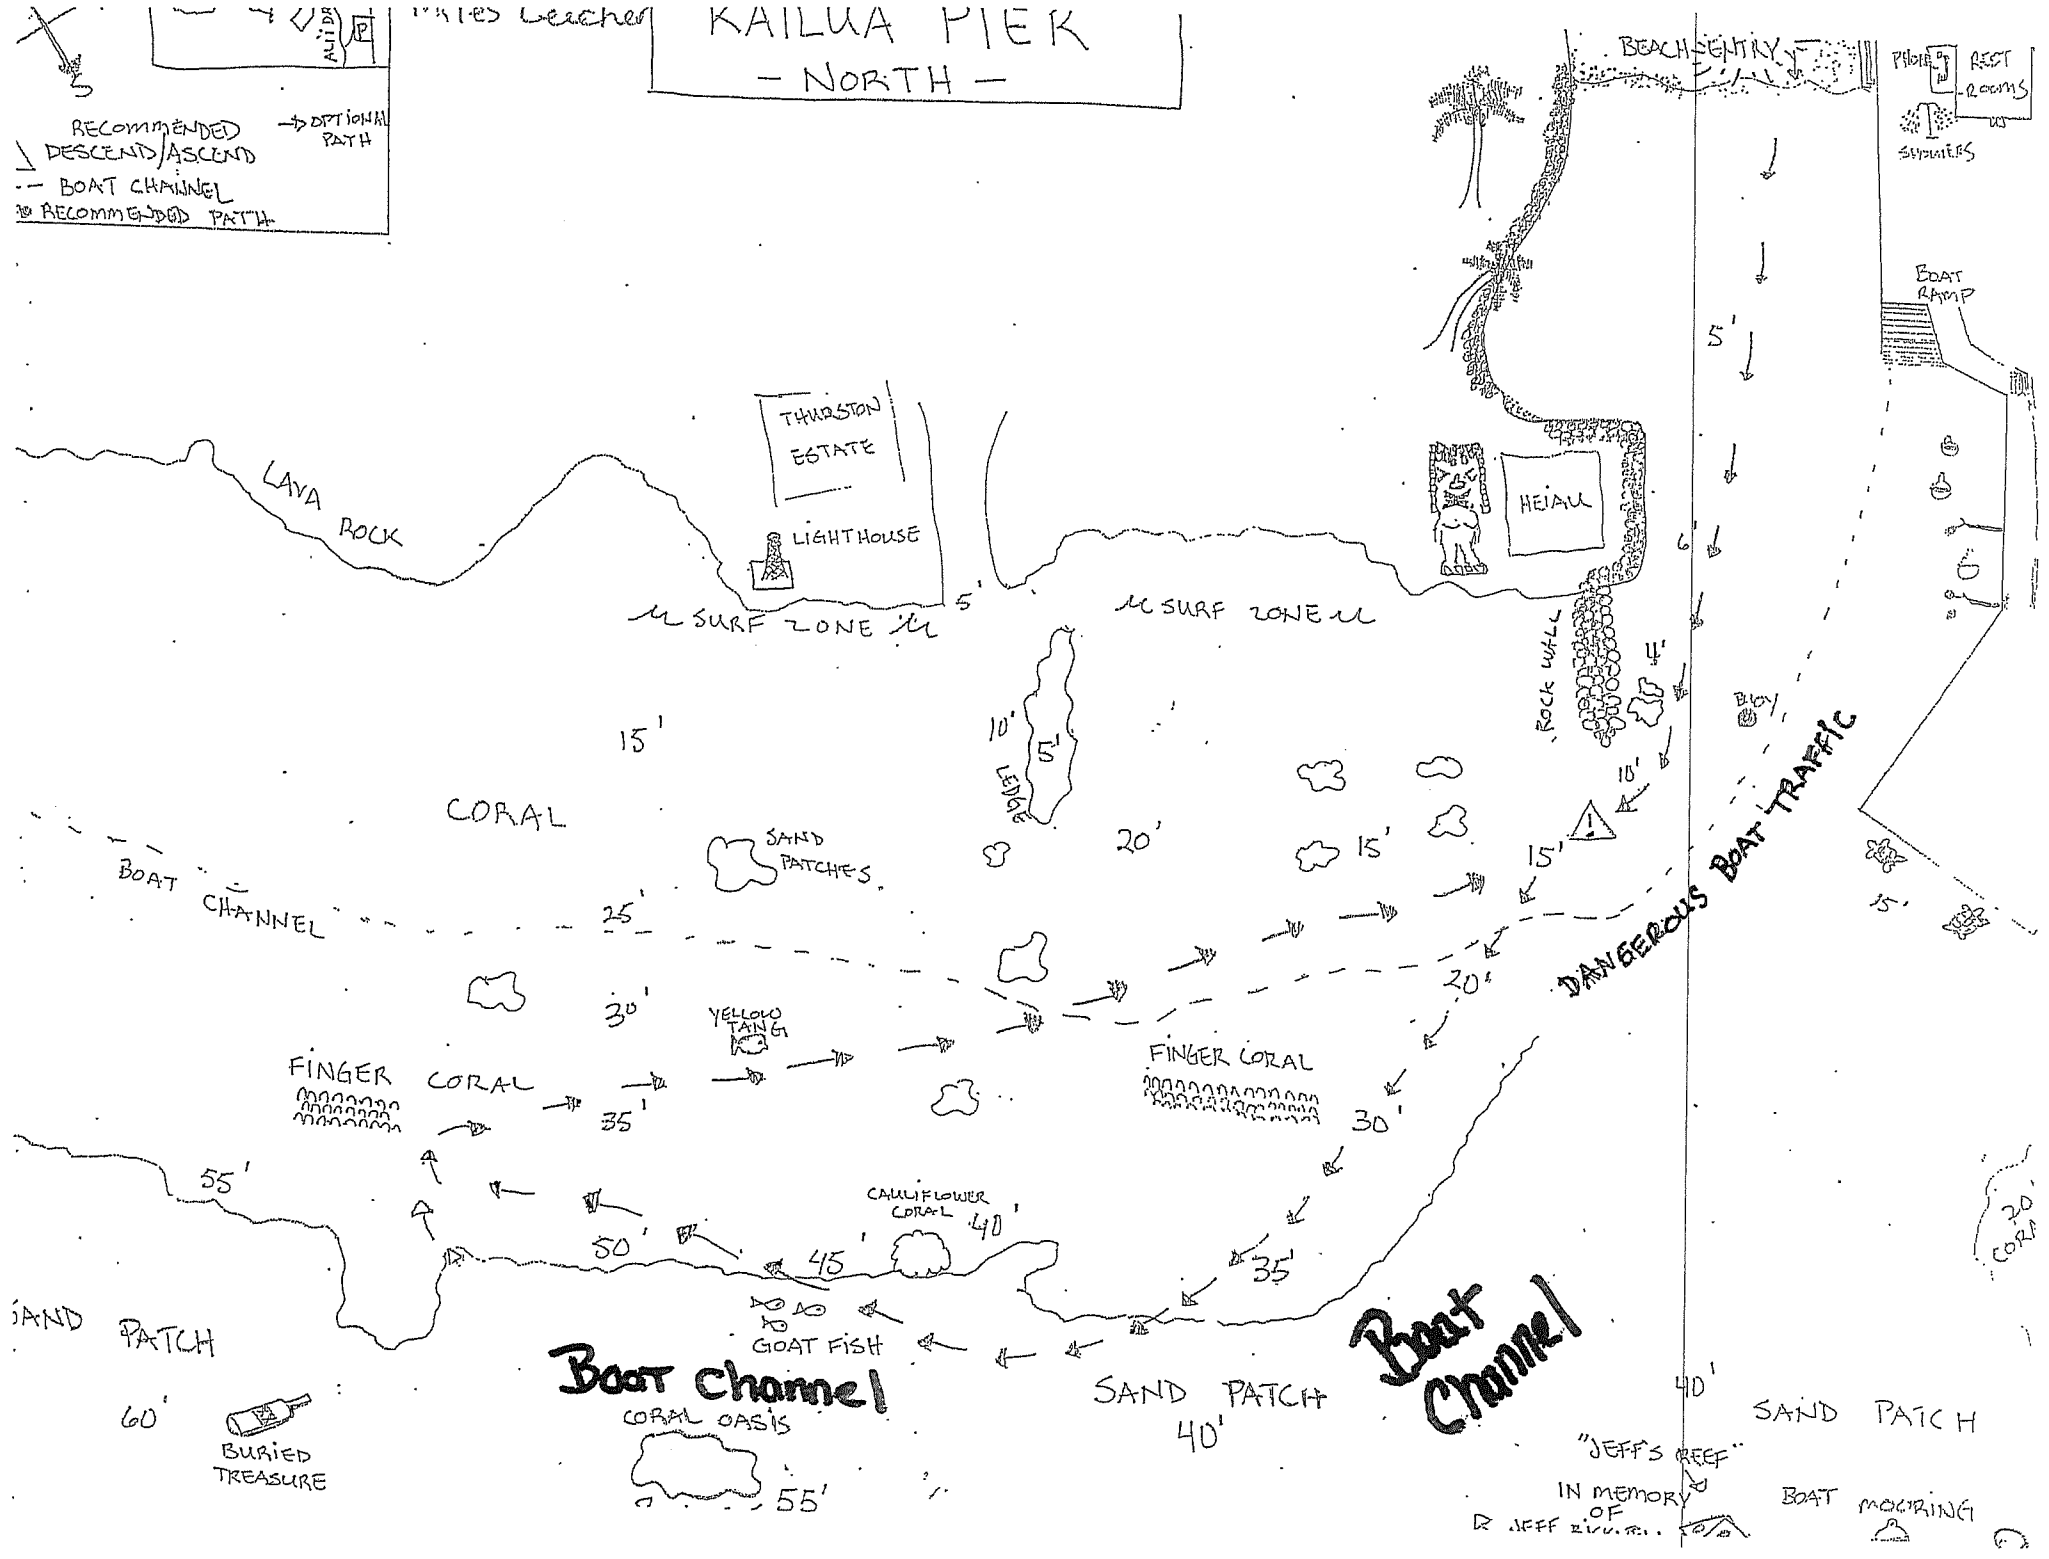

KAILUA PIER
 - NORTH -

SAND PATCH
 60'
 BURIED TREASURE

Boat Channel
 CORAL OASIS
 55'

SAND PATCH
 40'

Boat Channel

"JEFF'S REEF"
 IN MEMORY OF
 R. JEFF

SAND PATCH
 BOAT MOORING